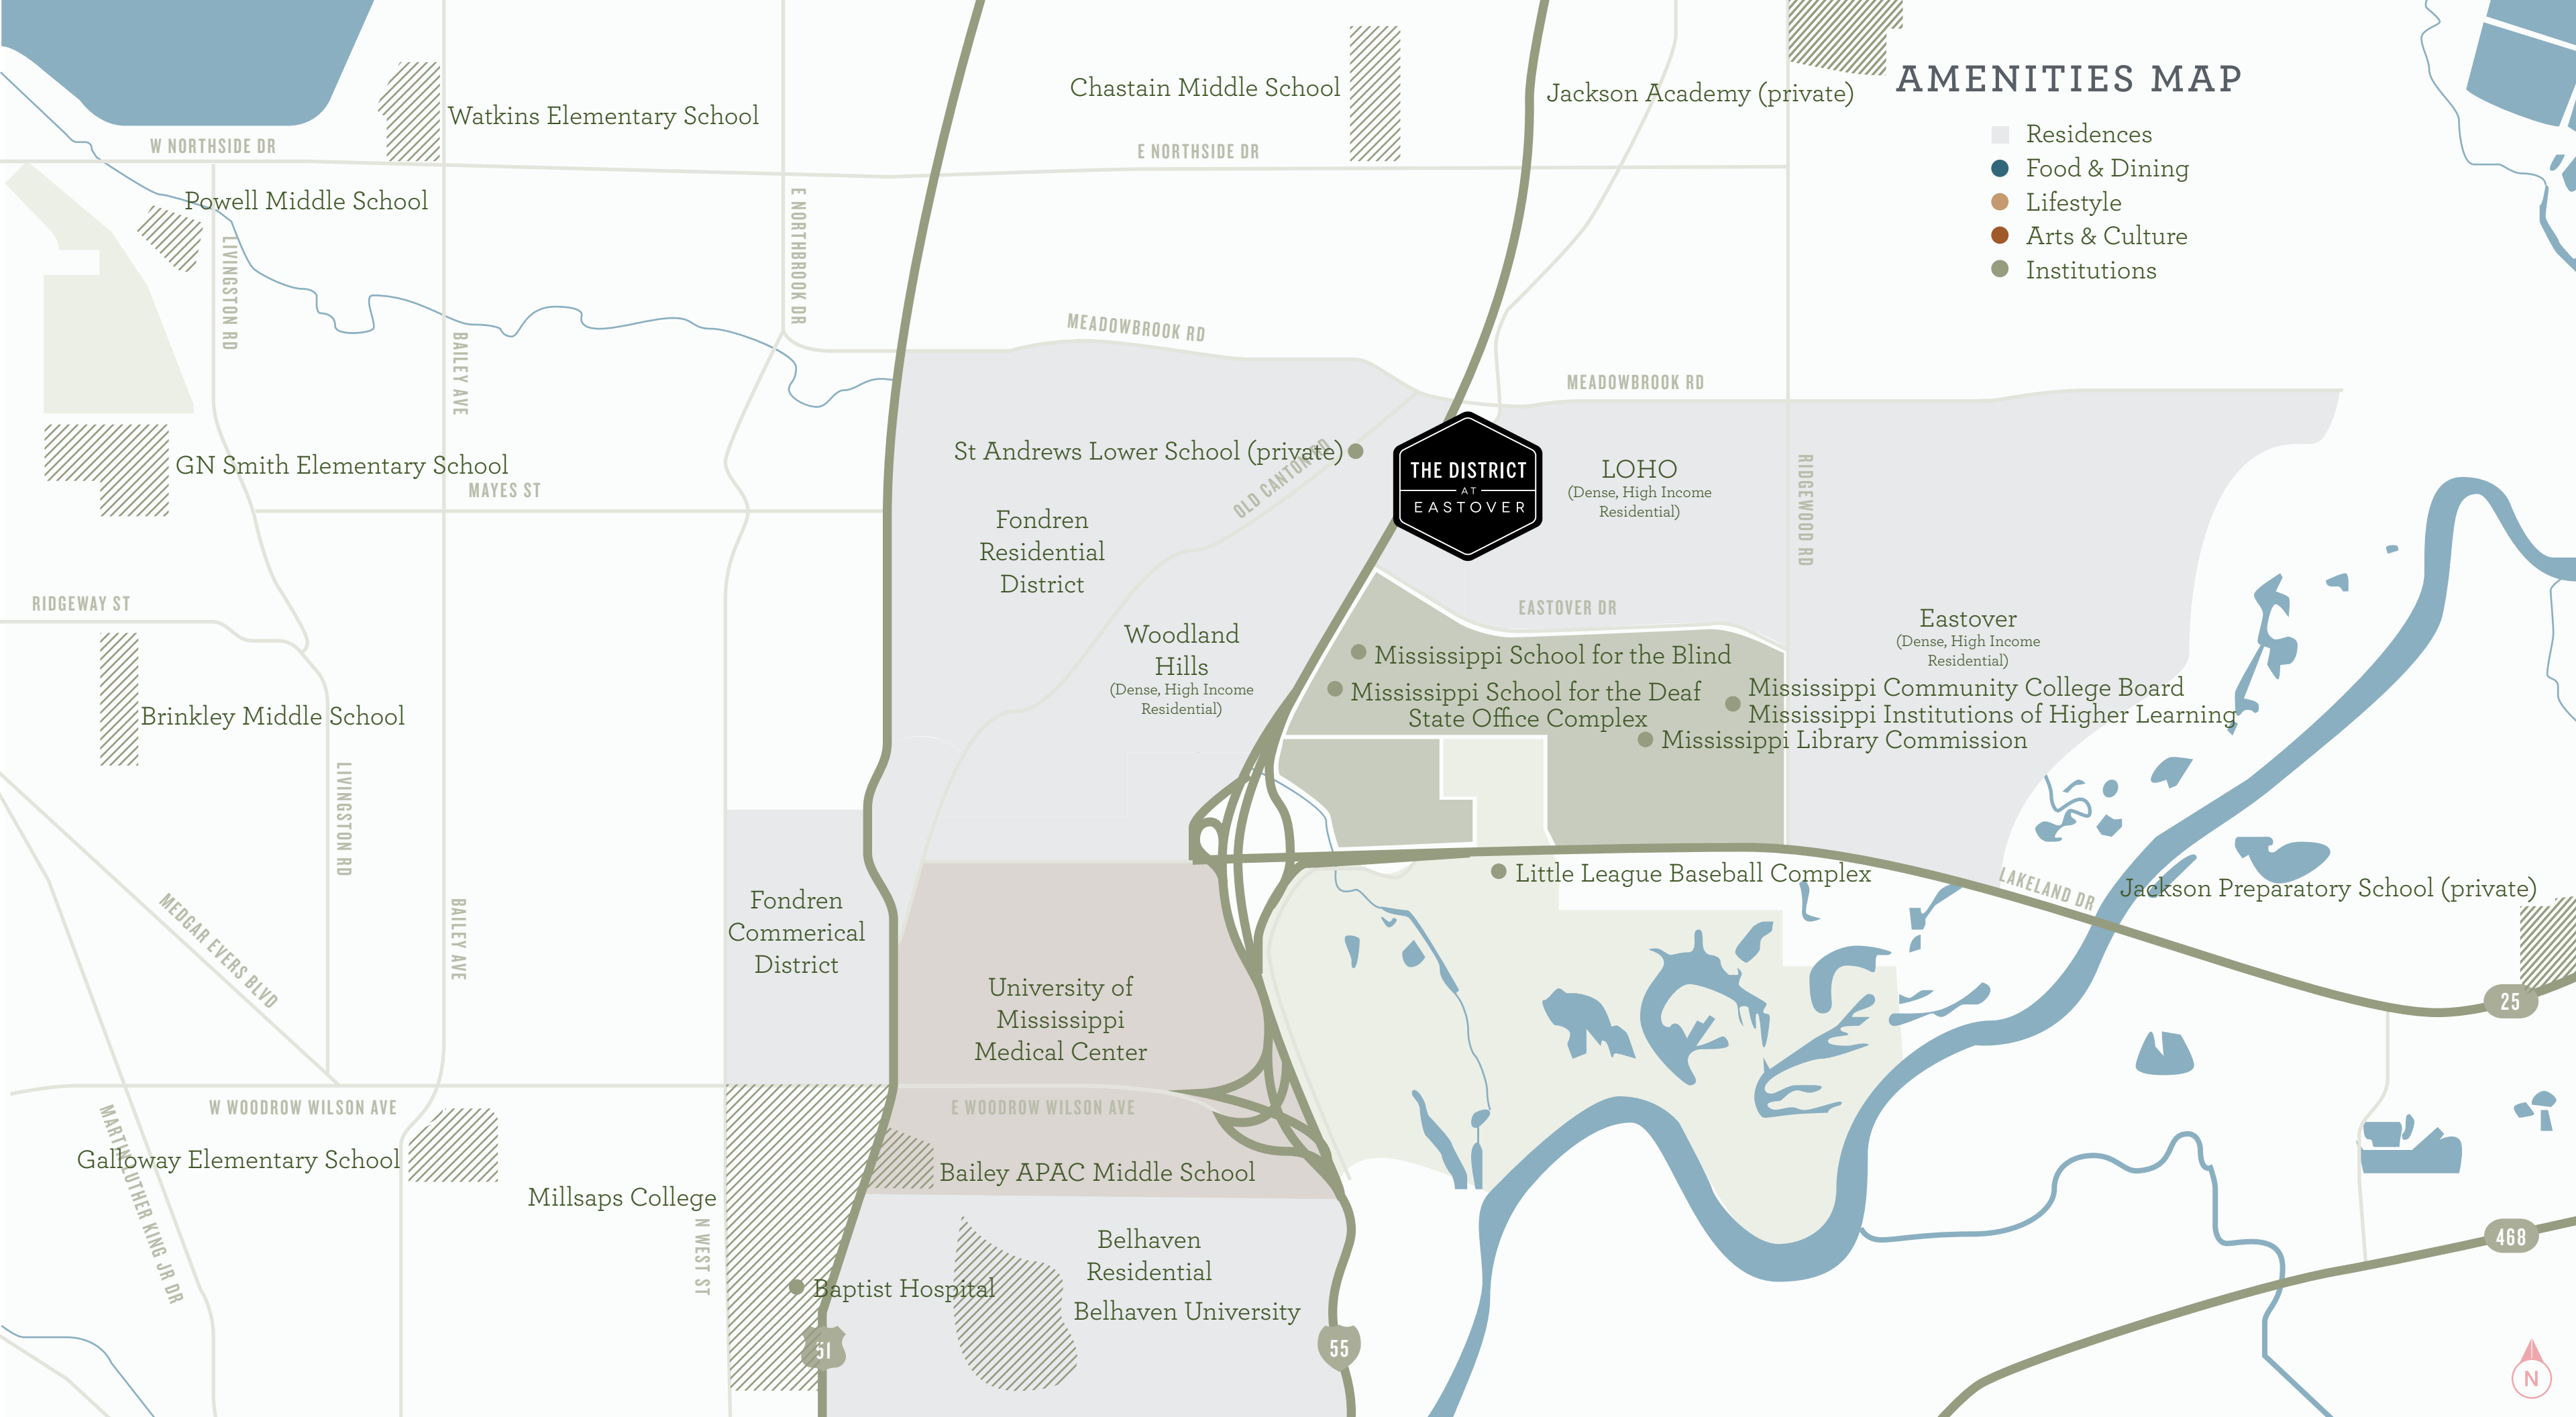

468

51

55

AMENITIES MAP

- Residences
- Food & Dining
- Lifestyle
- Arts & Culture
- Institutions

AMENITIES MAP

- Residences
- Food & Dining
- Lifestyle
- Arts & Culture
- Institutions

Chastain Middle School

Jackson Academy (private)

Watkins Elementary School

E NORTHSIDE DR

MEADOWBROOK RD

Powell Middle School

St Andrews Lower School (private)

LOHO
(Dense, High Income Residential)

GN Smith Elementary School