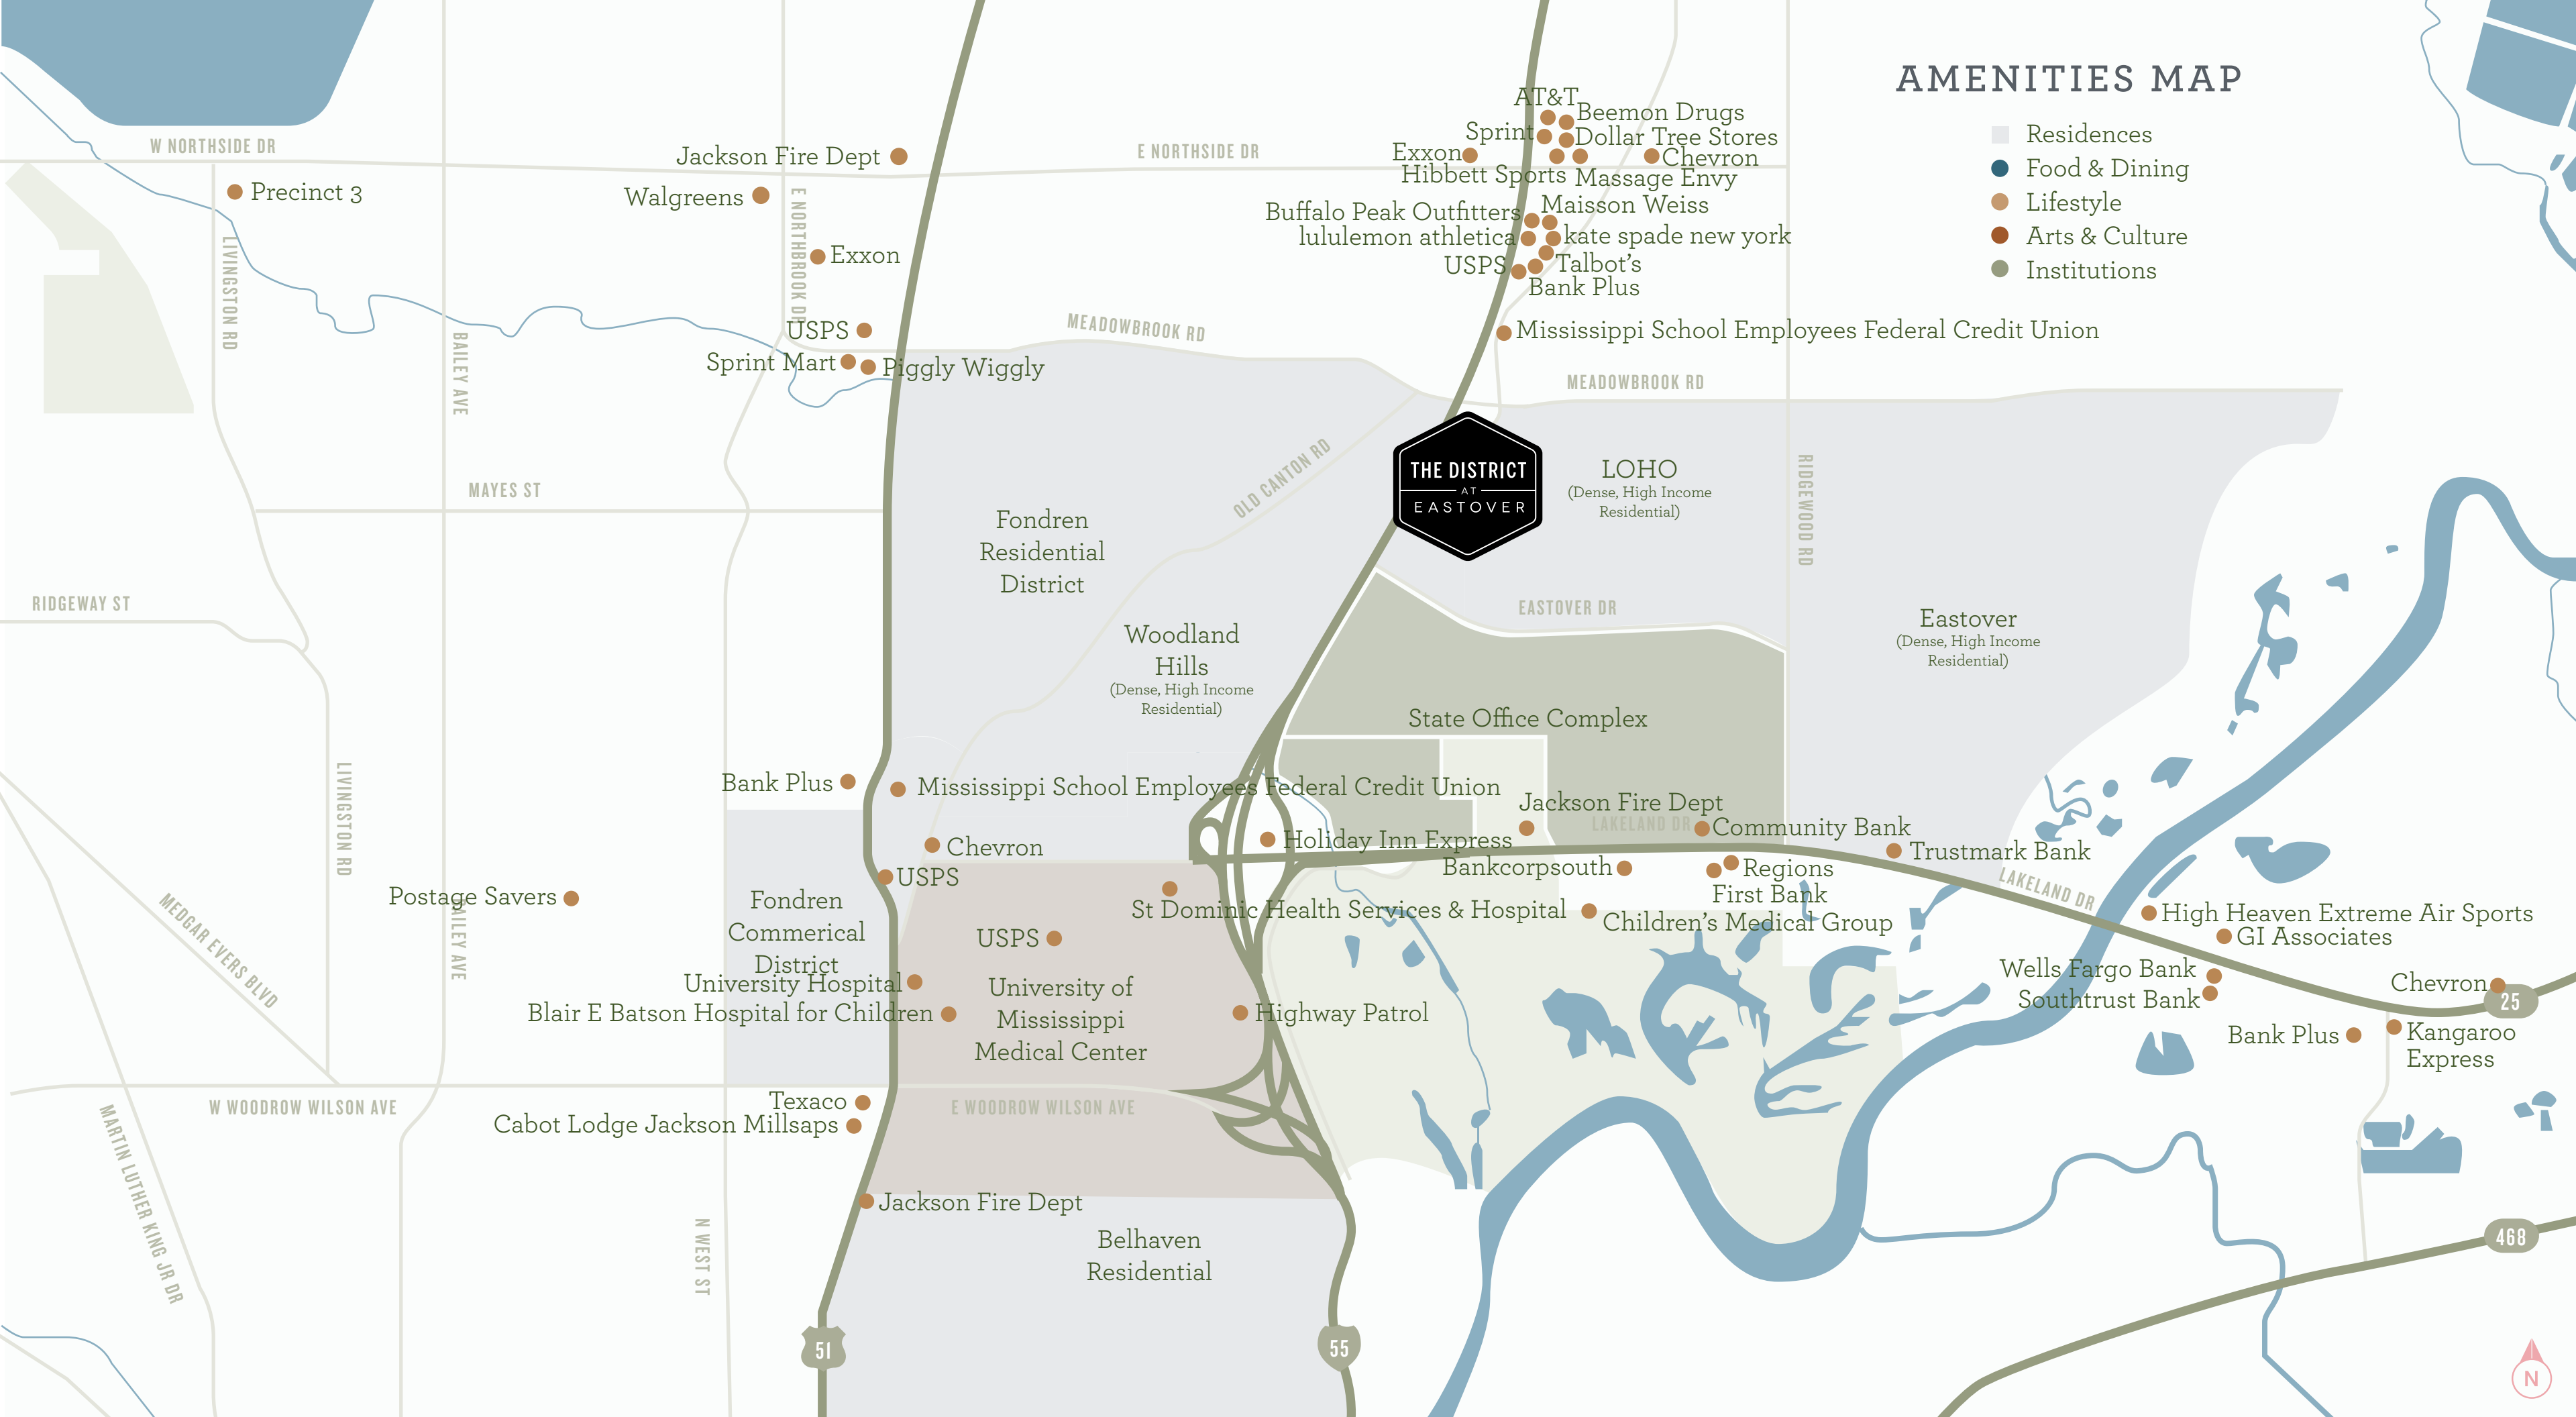

AMENITIES MAP

- Residences
- Food & Dining
- Lifestyle
- Arts & Culture
- Institutions

AMENITIES MAP

- Residences
- Food & Dining
- Lifestyle
- Arts & Culture
- Institutions

AMENITIES MAP

- Residences
- Food & Dining
- Lifestyle
- Arts & Culture
- Institutions

W NORTHSIDE DR

E NORTHSIDE DR

Precinct 3

Jackson Fire Dept

Walgreens

Exxon

USPS

Sprint Mart

Piggly Wiggly

MEADOWBROOK RD

MEADOWBROOK RD

MAYES ST

Fondren Residential District

Woodland Hills
(Dense, High Income Residential)

THE DISTRICT AT EASTOVER

LOHO
(Dense, High Income Residential)