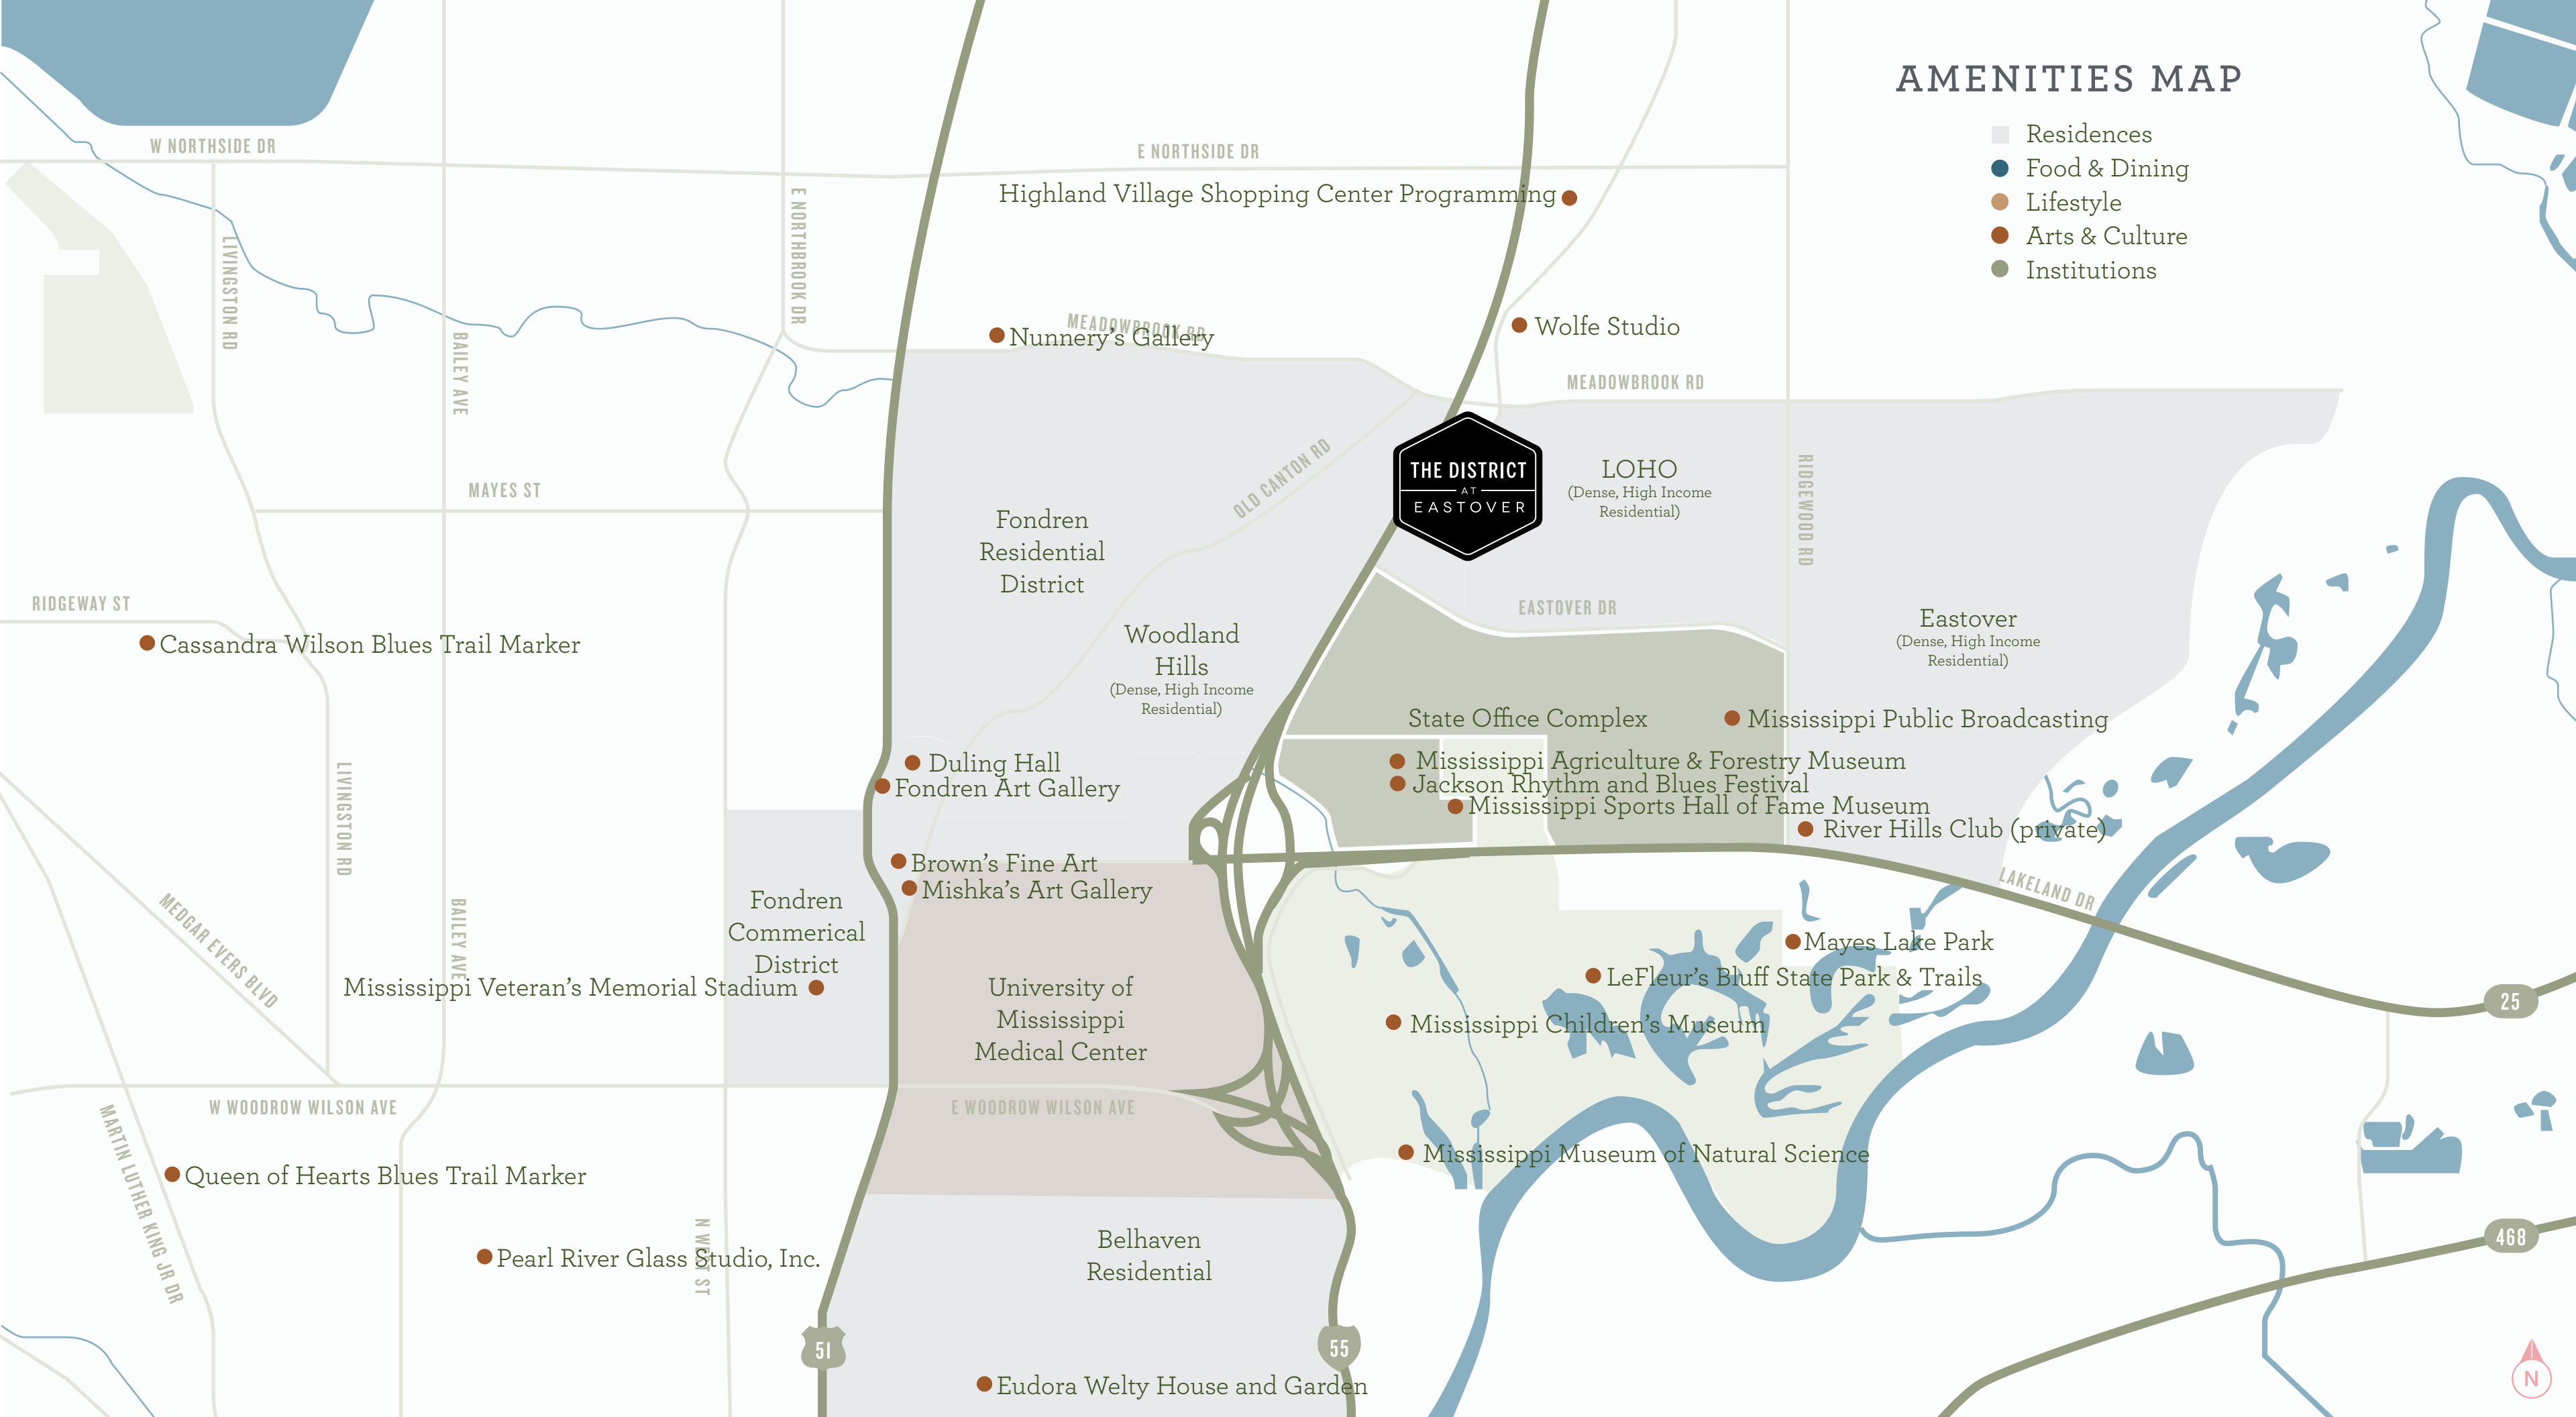

Chevron

Bank Plus

Kangaroo Express

Cabot Lodge Jackson Millsaps
Texaco

E WOODROW WILSON AVE

Jackson Fire Dept

Belhaven Residential

W WOODROW WILSON AVE

468

51

55

AMENITIES MAP

- Residences
- Food & Dining
- Lifestyle
- Arts & Culture
- Institutions

AMENITIES MAP

- Residences
- Food & Dining
- Lifestyle
- Arts & Culture
- Institutions

Chastain Middle School

Jackson Academy (private)

Watkins Elementary School

E NORTHSIDE DR

MEADOWBROOK RD

Powell Middle School

St Andrews Lower School (private)

LOHO
(Dense, High Income Residential)

GN Smith Elementary School